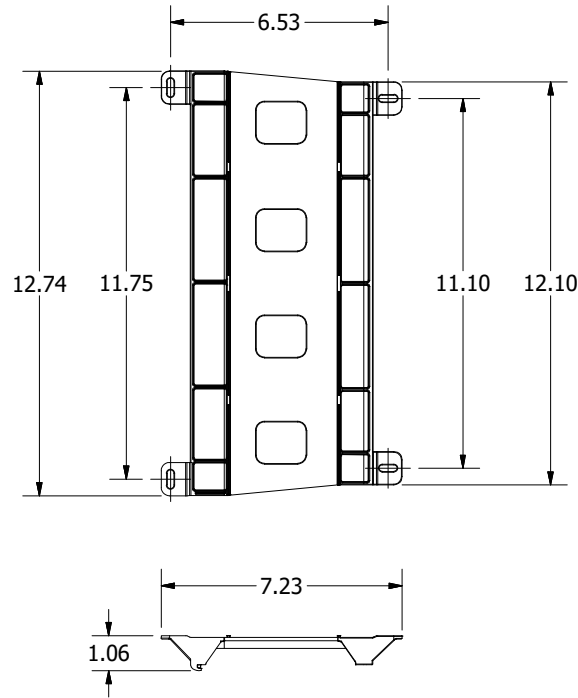

Tii Technologies Inc.

Corporate Headquarters:

141 Rodeo Drive
Edgewood, NY 11717
Phone: 631.789.5000
Fax: 631.789.5063
Toll Free: 888.844.4720
sales@tiitech.com

SVN-12 Series

Dimensions are in Inches

MODEL NUMBER MATRIX