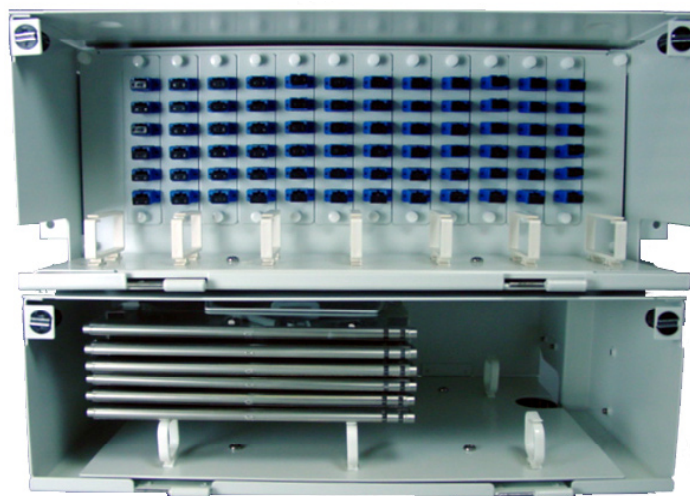

### *Rackmount Fiber Distribution Enclosure*

Accommodates Up to 96 Fiber Ports  
Available in Various Fiber Adapter  
Connections

Multiple Pigtail and Splice Tray  
Options Available

LG1 Series Adapter Plates in White

Used in Telecom Closets, Dentr  
Offices, Data Centers and Remote  
Distribution Terminals

**Tii RM4UWS**

The RM4UWS Fiber Termination Panel provides connectivity up to 72 or 144 (high density). The 4RU shelf accepts 12 adapter panels or modules and offers integrated mass ribbon fiber splicing module. 900um pigtails and splicing are available with the optional 3RU SPS-5 Splice Bay installed. TSL shelves have been designed to meet Telcordia GR-63 and GR-449 Fiber Distribution Frame System requirements.