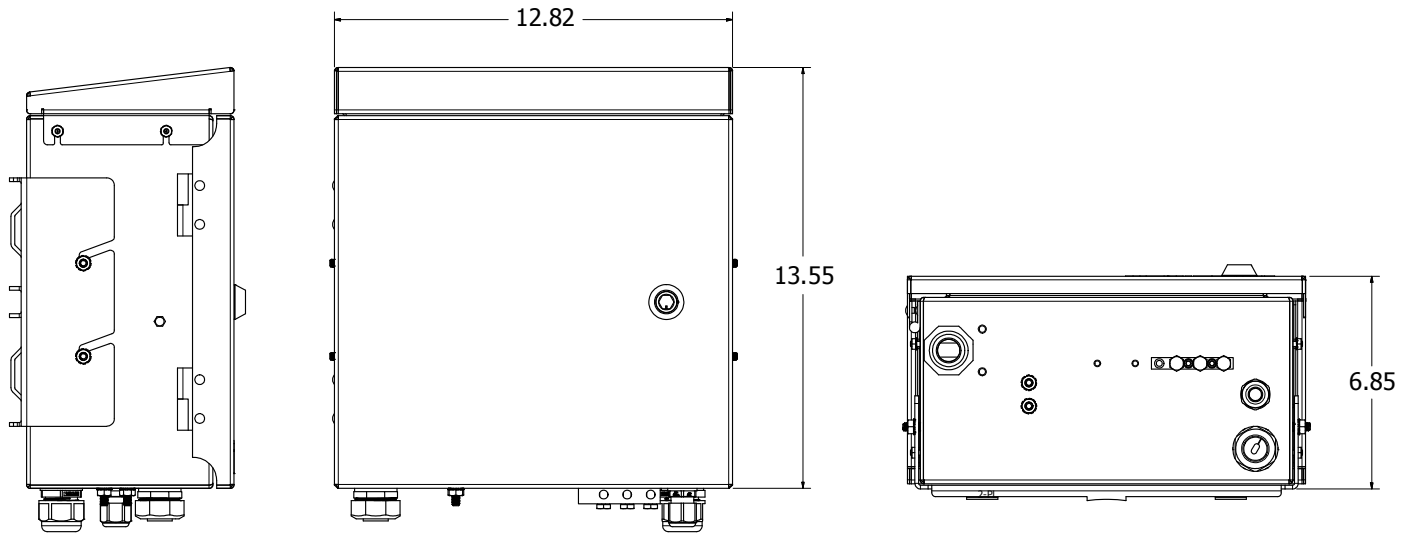

OD-ONT-CAB

Dimensions are in Inches

ORDERING INFORMATION

OD-ONT-CAB	X	X	X
	Back Plate Type	Protector	Latch Type
	1 = STD ONT/PA <i>Call for custom plate options</i>	N = None 1 = 372S-4G	1 = 216 Tool 2 = Key Lock

ACCESSORIES

Model No.	Description
372S-4G	Replacement Gigabit Ethernet Surge Protection Module with RJ-45 Pigtail