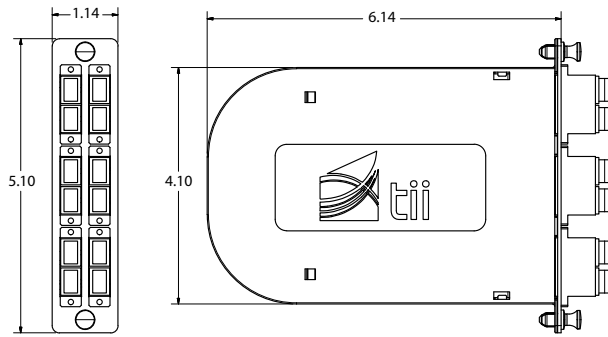

#### KEY BENEFITS

- ▶ LGX-118mm compatible
- ▶ Up to 24 fiber termination
- ▶ Single fusion or ribbon pigtails
- ▶ Integrated feeder slack storage

# PSC Series

Dimensions are in Inches

## SPECIFICATIONS

Property	Value
Adapter Plate Style	LGX 118mm
Standard Packaging	3" x 9" x 11" - 1 lb.