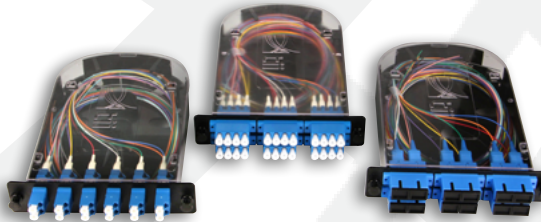

### Patch and Splice Cassette

CPE Premise Wiring

Headend/CO

Data Center

DOT

FTTP

MDU

Utility/Municipality

Wireless

PSC12RSC9B  
(Shown with BKT-PSC1 Installed)

Tii's PSC patch and splice cassette will terminate up to 24 fibers in a single slot LGX-118mm industry standard patch panel. No need for extra splice trays or additional slack management of the feeder cable. The modular design allows for simplified network expansion and upgrades. The PSC replaces the need for buying adapter plates, pigtails, splice trays and cable management accessories separately.

#### KEY BENEFITS

- ▶ LGX-118mm compatible
- ▶ Up to 24 fiber termination
- ▶ Single fusion or ribbon pigtails
- ▶ Integrated feeder slack storage