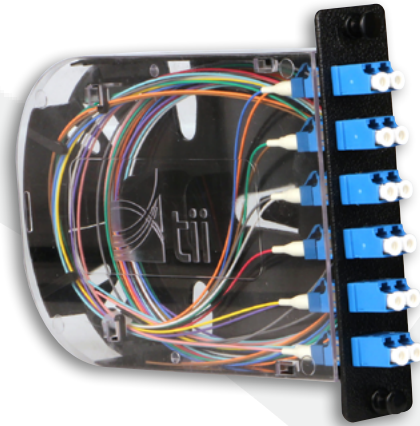

### Patch and Splice Cassette

CPE Premise Wiring

Headend/CO

Data Center

DOT

FTTP

MDU

Utility/Municipality

Wireless

PSC12RSC9B  
(Shown with BKT-PSC1 Installed)

Tii's PSC patch and splice cassette will terminate up to 24 fibers in a single slot LGX-118mm industry standard patch panel. No need for extra splice trays or additional slack management of the feeder cable. The modular design allows for simplified network expansion and upgrades. The PSC replaces the need for buying adapter plates, pigtails, splice trays and cable management accessories separately.

#### KEY BENEFITS

- ▶ LGX-118mm compatible
- ▶ Up to 24 fiber termination
- ▶ Single fusion or ribbon pigtails
- ▶ Integrated feeder slack storage