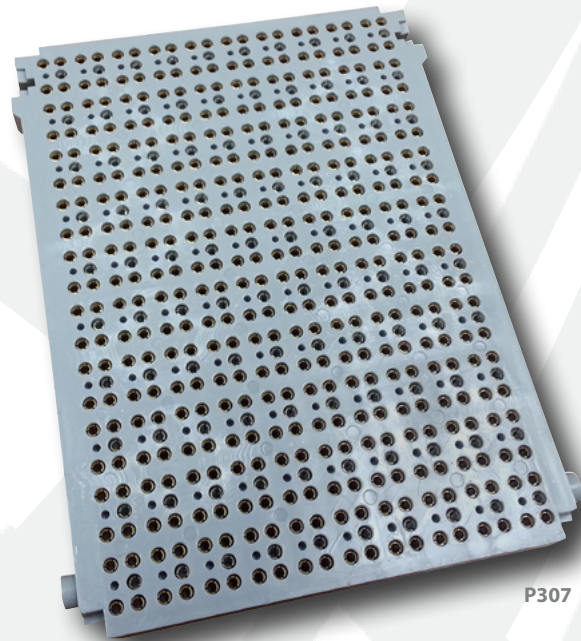

## Wire Wrap Connector Block

CPE/Premise Wiring

Headend/CO

Utility/Municipality

P307

The P307 VDSL connector block is a powerful solution for protecting outside plant cables for voice, data, and video signals. It is designed to provide space savings and improved economy. The front face of the P307 VDSL connector block has room for 100 industry standard 5-pin plug in protector units arranged in a 10 x 10 configuration.

### KEY PRODUCT BENEFITS

- ▶ Available loaded with choice of DSL, Gas Tube, Solid State, or Hybrid Delta protector modules
- ▶ DSL compatible
- ▶ Compact, lightweight design
- ▶ Designed for use in integrated cabinets and distribution frames
- ▶ Gold plated contacts
- ▶ Clearly marked protector positions
- ▶ Customized input and output options available
- ▶ Outside plant side of connector is wired with four 24 AWG CAT5e cable stubs