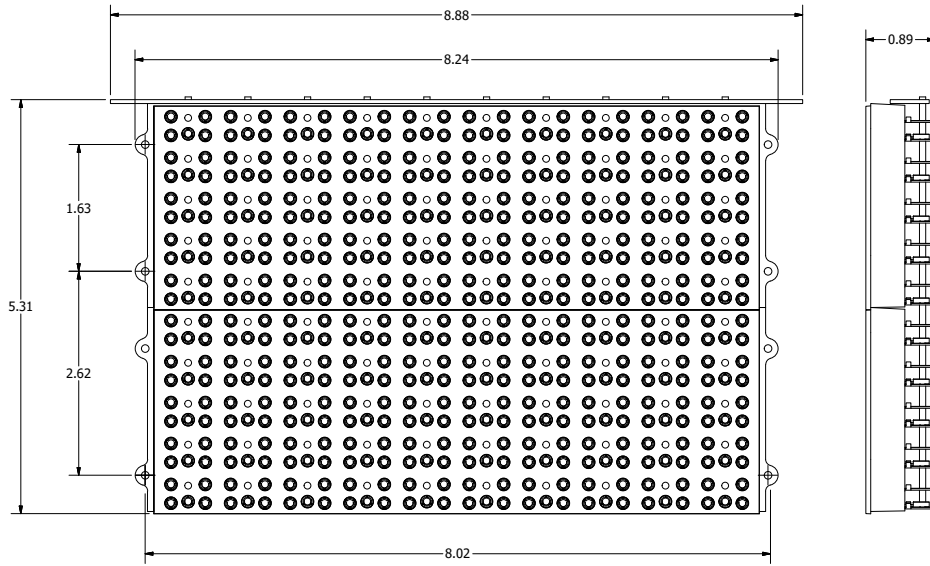

Dimensions are in Inches

SPECIFICATIONS

Operating Temperature

-13°F to 149°F (-25°C to 65°C)

ORDERING INFORMATION

P250	XXXX	—	X	X	X	—	X	X	X
Model No.	Pin-Out		Connector Type	OSP or Field Cable Type	Stub Length*		Connector Type	Equipment Side Cable Type	Stub Length*